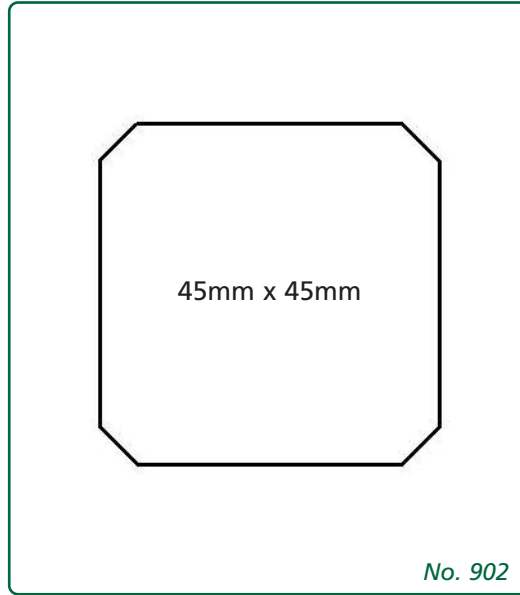

TIMBER PROFILES

severn valley
woodworks

total timber solutions - www.svw2000.co.uk