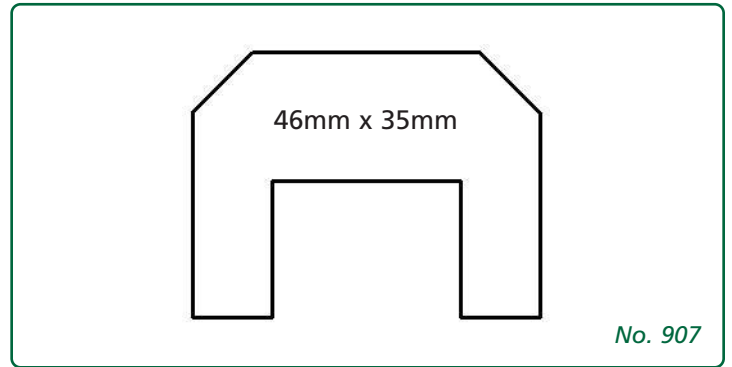

severn valley
woodworks

TIMBER PROFILES

total timber solutions - www.svw2000.co.uk