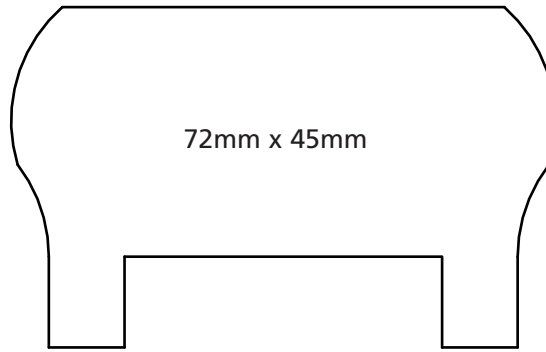

severn valley
woodworks

95mm x 20mm

No. 911

95mm x 36mm

No. 912

140mm x 45mm

No. 913

70mm x 35mm

No. 919

45mm x 45mm

No. 920

total timber solutions - www.svw2000.co.uk

severn valley
woodworks

total timber solutions - www.svw2000.co.uk

TIMBER PROFILES

No. 921

No. 928

No. 929

No. 930

severn valley
woodworks

TIMBER PROFILES

total timber solutions - www.svw2000.co.uk

94mm x 33mm

No. 931

72mm x 45mm

No. 932

92mm x 33mm

No. 933

145mm x 19mm

No. 934

45mm x 16mm

No. 935