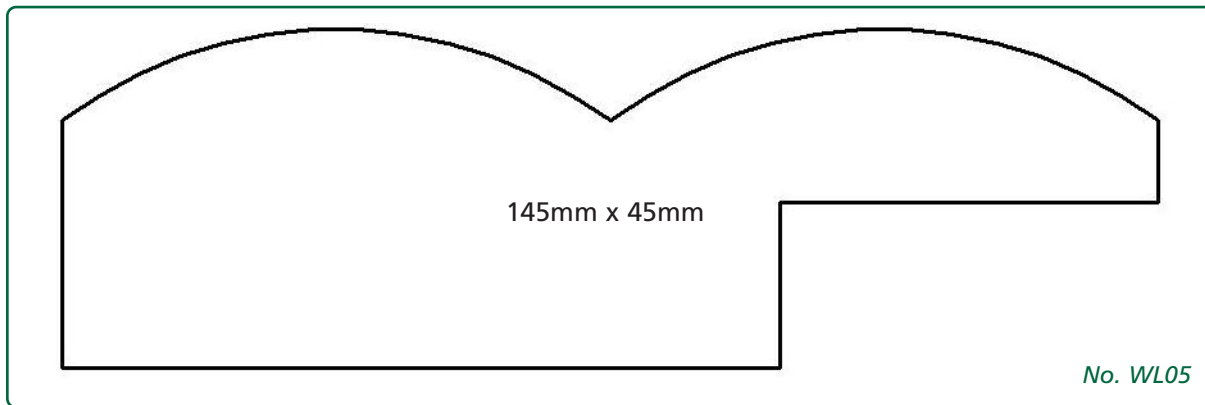

No. 928

No. 929

No. 930

severn valley
woodworks

TIMBER PROFILES

total timber solutions - www.svw2000.co.uk

94mm x 33mm

No. 931

72mm x 45mm

No. 932

92mm x 33mm

No. 933

145mm x 19mm

No. 934

45mm x 16mm

No. 935

120mm x 28mm

No. 936

TIMBER PROFILES

severn valley
woodworks

total timber solutions - www.svw2000.co.uk

TIMBER PROFILES

severn valley
woodworks

total timber solutions - www.svw2000.co.uk