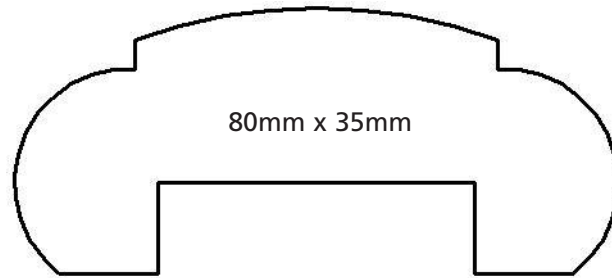

severn valley
woodworks

95mm x 20mm

No. 911

95mm x 36mm

No. 912

140mm x 45mm

No. 913

70mm x 35mm

No. 919

45mm x 45mm

No. 920

total timber solutions - www.svw2000.co.uk

severn valley
woodworks

total timber solutions - www.svw2000.co.uk

TIMBER PROFILES

No. 921

No. 928

No. 929

No. 930

severn valley
woodworks

TIMBER PROFILES

total timber solutions - www.svw2000.co.uk

94mm x 33mm

No. 931

72mm x 45mm

No. 932

92mm x 33mm

No. 933

145mm x 19mm

No. 934

45mm x 16mm

No. 935