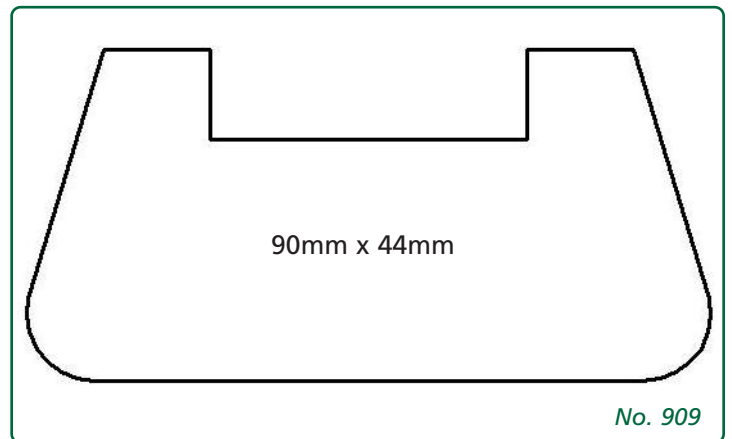

severn valley
woodworks

TIMBER PROFILES

total timber solutions - www.svw2000.co.uk