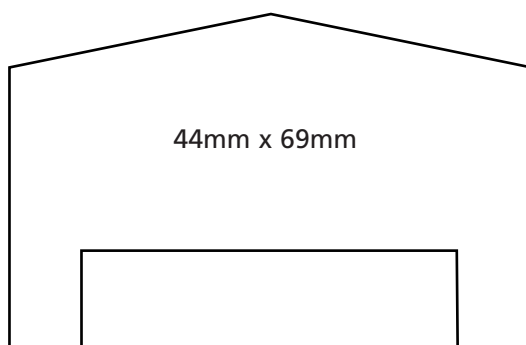

No. 919

45mm x 45mm

No. 920

total timber solutions - www.svw2000.co.uk

severn valley
woodworks

total timber solutions - www.svw2000.co.uk

TIMBER PROFILES

No. 921

No. 922

No. 923

No. 924

No. 925

TIMBER PROFILES

severn valley
woodworks

total timber solutions - www.svw2000.co.uk

No. 926

No. 928

No. 929

No. 930

severn valley
woodworks

TIMBER PROFILES

total timber solutions - www.svw2000.co.uk

94mm x 33mm

No. 931

72mm x 45mm

No. 932

92mm x 33mm

No. 933

145mm x 19mm

No. 934

45mm x 16mm

No. 935