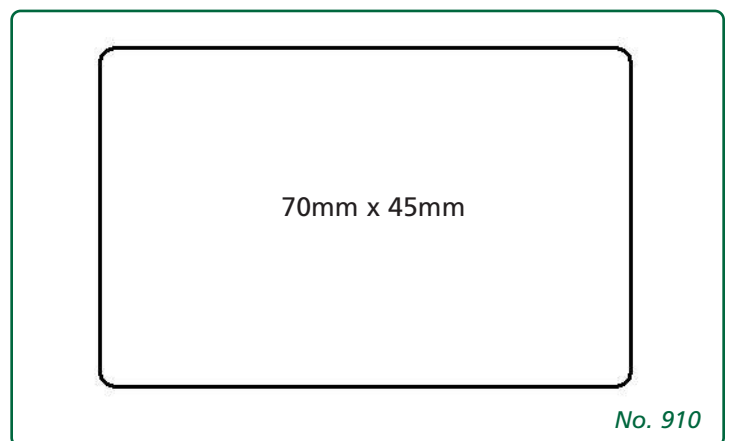

severn valley
woodworks

TIMBER PROFILES

total timber solutions - www.svw2000.co.uk