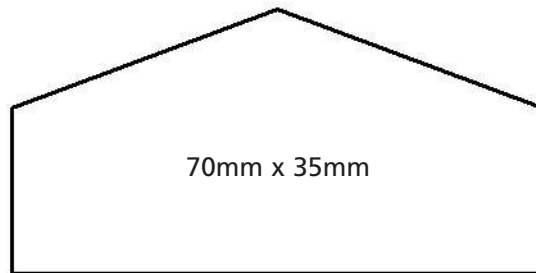

severn valley
woodworks

95mm x 20mm

No. 911

95mm x 36mm

No. 912

140mm x 45mm

No. 913

70mm x 35mm

72mm x 45mm

No. 932

92mm x 33mm

No. 933

145mm x 19mm

No. 934

45mm x 16mm

No. 935