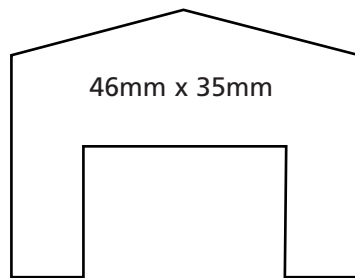

No. 919

45mm x 45mm

No. 920

total timber solutions - www.svw2000.co.uk

severn valley
woodworks

total timber solutions - www.svw2000.co.uk

TIMBER PROFILES

No. 921

No. 928

No. 929

No. 930

severn valley
woodworks

TIMBER PROFILES

total timber solutions - www.svw2000.co.uk

94mm x 33mm

No. 931

72mm x 45mm

No. 932

92mm x 33mm

No. 933

145mm x 19mm

No. 934

45mm x 16mm

No. 935