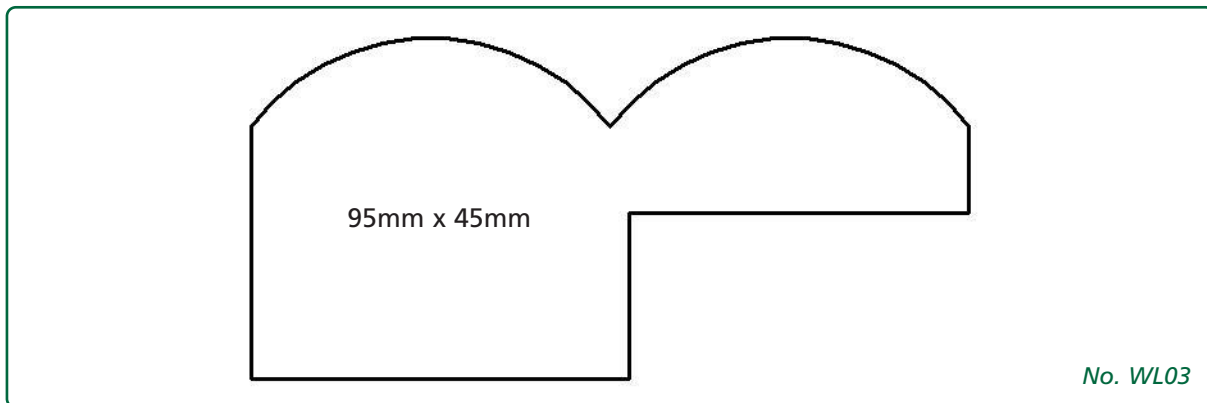

No. 928

No. 929

No. 930

severn valley
woodworks

TIMBER PROFILES

total timber solutions - www.svw2000.co.uk

94mm x 33mm

No. 931

72mm x 45mm

No. 932

92mm x 33mm

No. 933

145mm x 19mm

No. 934

45mm x 16mm

No. 935

120mm x 28mm

No. 936

TIMBER PROFILES

severn valley
woodworks

total timber solutions - www.svw2000.co.uk

TIMBER PROFILES

severn valley
woodworks

total timber solutions - www.svw2000.co.uk