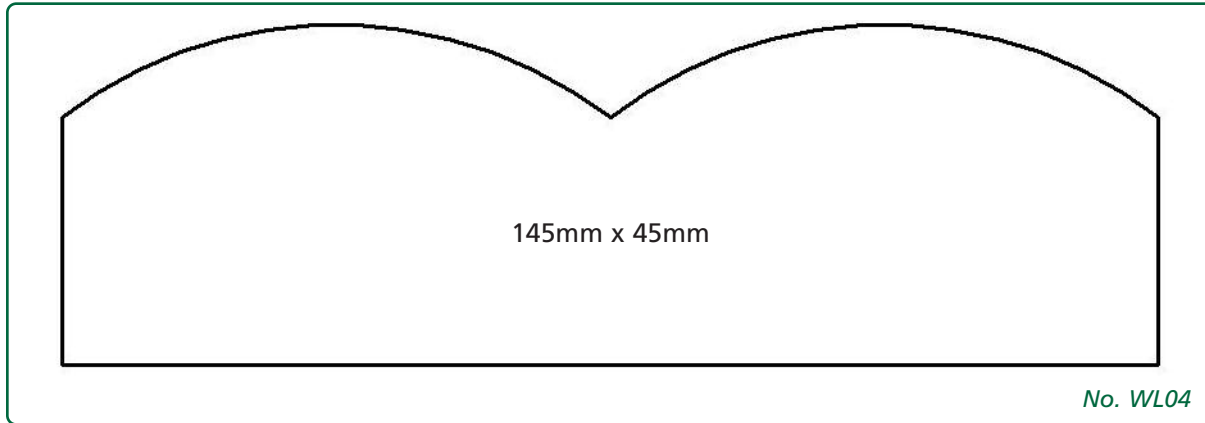

No. 928

No. 929

No. 930

severn valley
woodworks

TIMBER PROFILES

total timber solutions - www.svw2000.co.uk

94mm x 33mm

No. 931

72mm x 45mm

No. 932

92mm x 33mm

No. 933

145mm x 19mm

No. 934

45mm x 16mm

No. 935

120mm x 28mm

No. 936

TIMBER PROFILES

severn valley
woodworks

total timber solutions - www.svw2000.co.uk

TIMBER PROFILES

severn valley
woodworks

total timber solutions - www.svw2000.co.uk