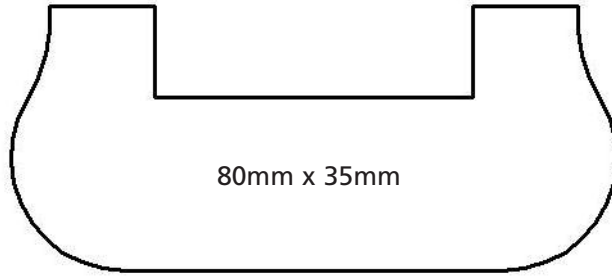

severn valley
woodworks

95mm x 20mm

No. 911

95mm x 36mm

No. 912

140mm x 45mm

No. 913

70mm x 35mm

No. 919

45mm x 45mm

No. 920

total timber solutions - www.svw2000.co.uk

severn valley
woodworks

total timber solutions - www.svw2000.co.uk

TIMBER PROFILES

No. 921

No. 928

No. 929

No. 930

severn valley
woodworks

TIMBER PROFILES

total timber solutions - www.svw2000.co.uk

94mm x 33mm

No. 931

72mm x 45mm

No. 932

92mm x 33mm

No. 933

145mm x 19mm

No. 934

45mm x 16mm

No. 935