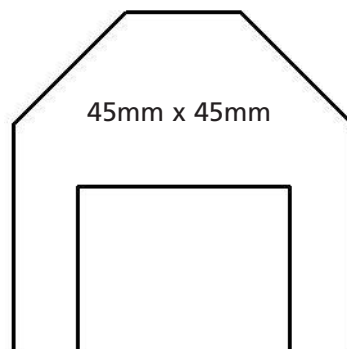

severn valley
woodworks

95mm x 20mm

No. 911

95mm x 36mm

No. 912

140mm x 45mm

No. 913

70mm x 35mm

No. 919

45mm x 45mm

No. 920

total timber solutions - www.svw2000.co.uk

severn valley
woodworks

total timber solutions - www.svw2000.co.uk

TIMBER PROFILES

No. 921

72mm x 45mm

No. 932

92mm x 33mm

No. 933

145mm x 19mm

No. 934

45mm x 16mm

No. 935