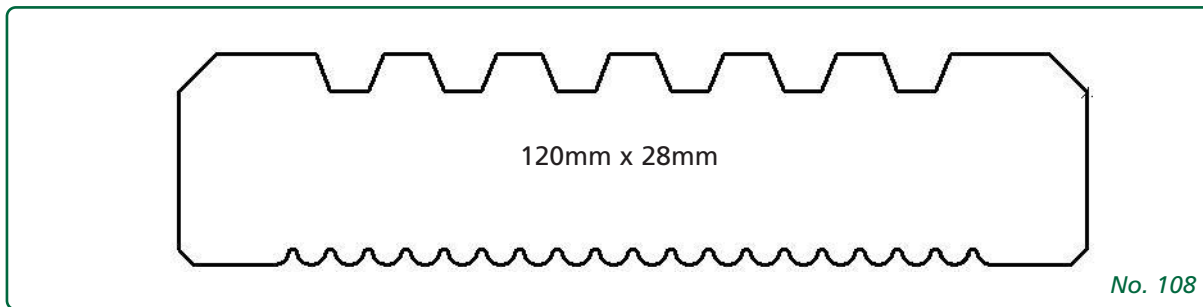

DECKING PROFILES

severn valley
woodworks

total timber solutions - www.svw2000.co.uk