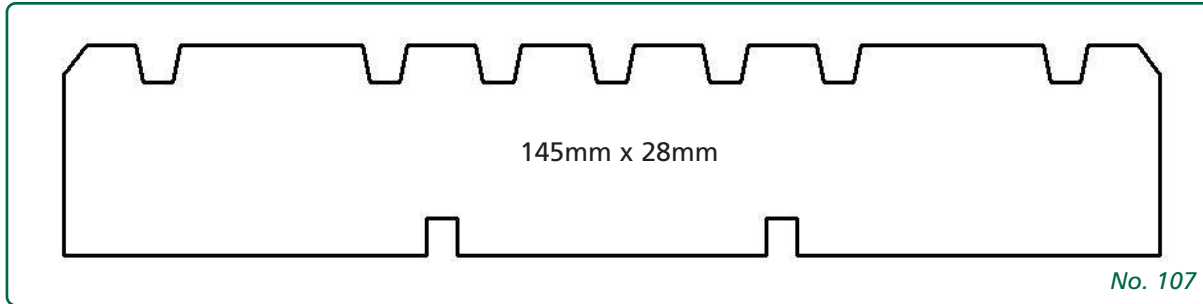

DECKING PROFILES

severn valley
woodworks

total timber solutions - www.svw2000.co.uk