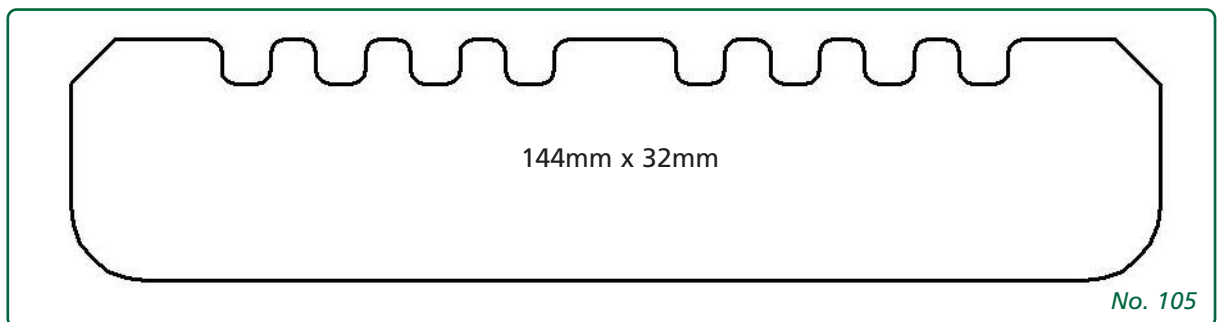

## SPINDLES

Turned Deck Spindle 41 x 41 x 895mm

Eased Four Edge Deck Spindle 41 x 41 x 895mm

Elliptical Deck Spindle 41 x 63 x 895mm

Stop Chamfered Deck Spindle 41 x 41 x 895mm

Roman Column  
83 x 83 x 457mm

## DECKING PROFILES