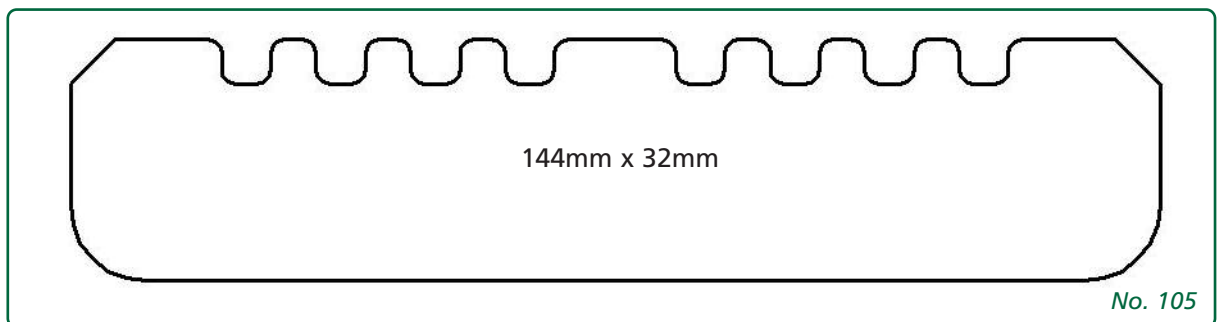

## SPINDLES

Turned Deck Spindle 41 x 41 x 895mm

Eased Four Edge Deck Spindle 41 x 41 x 895mm

Elliptical Deck Spindle 41 x 63 x 895mm

Stop Chamfered Deck Spindle 41 x 41 x 895mm

Roman Column  
83 x 83 x 457mm

## DECKING PROFILES